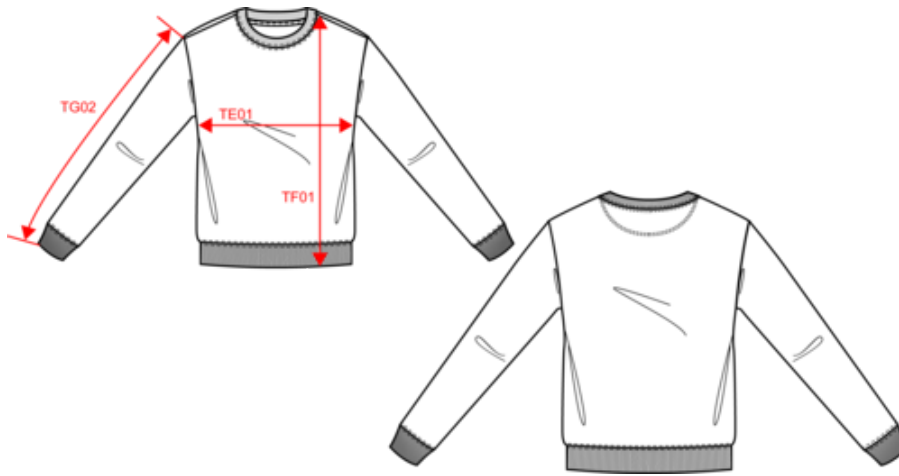

NS407
Unisex oversized sweatshirt - 300gsm

Dimensions (cm)

Measurements in cm	XXS	XS	S	M	L	XL	XXL	3XL
TE01 - 1/2 chest width at 1.5cm below armhole	49.00	52.00	55.00	58.00	61.00	64.00	67.00	70.00
TF01 - Total height from HSP	65.00	67.00	69.00	71.00	73.00	75.00	77.00	79.00
TG02 - Long sleeve length	54.00	54.75	55.50	56.25	57.00	57.75	58.50	59.25